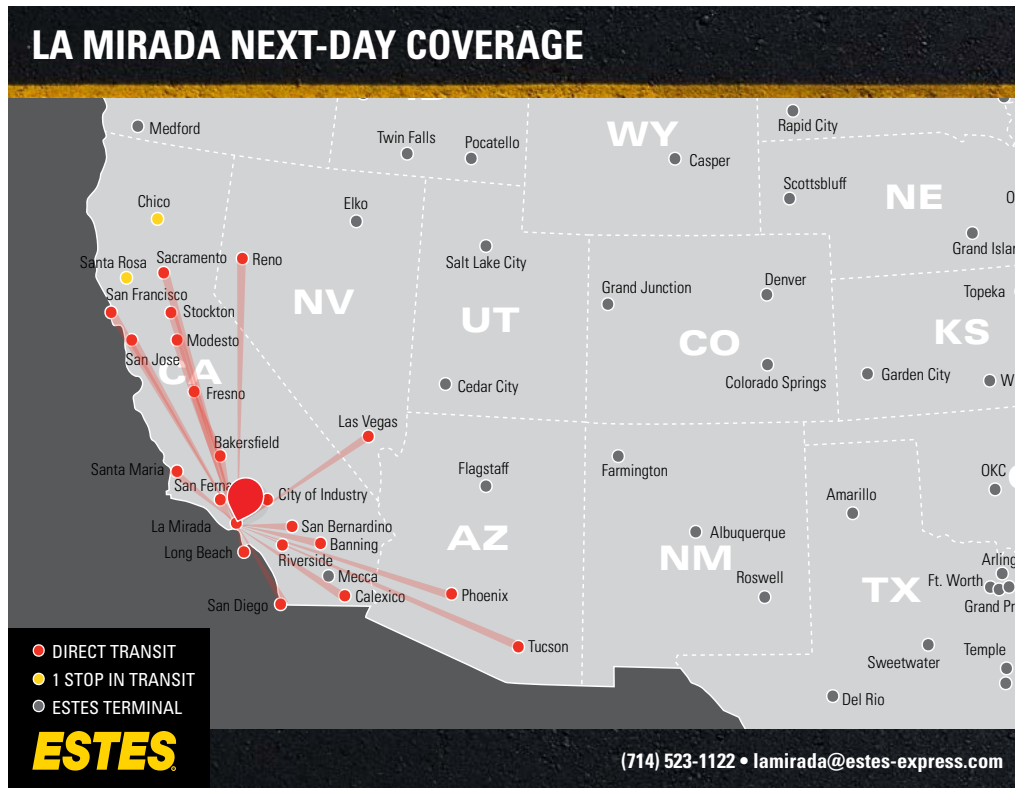

SHORT-HAUL FREIGHT SHIPPING

La Mirada, CA

As one of our 26 hub terminals, Estes' [La Mirada facility](#) serves as a central node in our transportation network. With its 139 doors and advanced sorting and routing technology, the La Mirada hub processes shipments from multiple origins, then redistributes them for direct runs to and from major U.S. cities like Los Angeles, San Diego, San Francisco, Las Vegas, and more!

Ready to make a [short-haul](#) shipment? Whether you're shipping out of our La Mirada terminal, or to or from any of its direct points, you'll enjoy:

- » Direct lanes that run every night like clockwork
- » Reduced freight handling and superior reliability
- » Dependable transit times for additional peace of mind

[Learn more](#) about our vast hub-and-terminal network and comprehensive short-haul coverage or give your account manager a call today!

From short-haul to long-haul, Estes does it all.